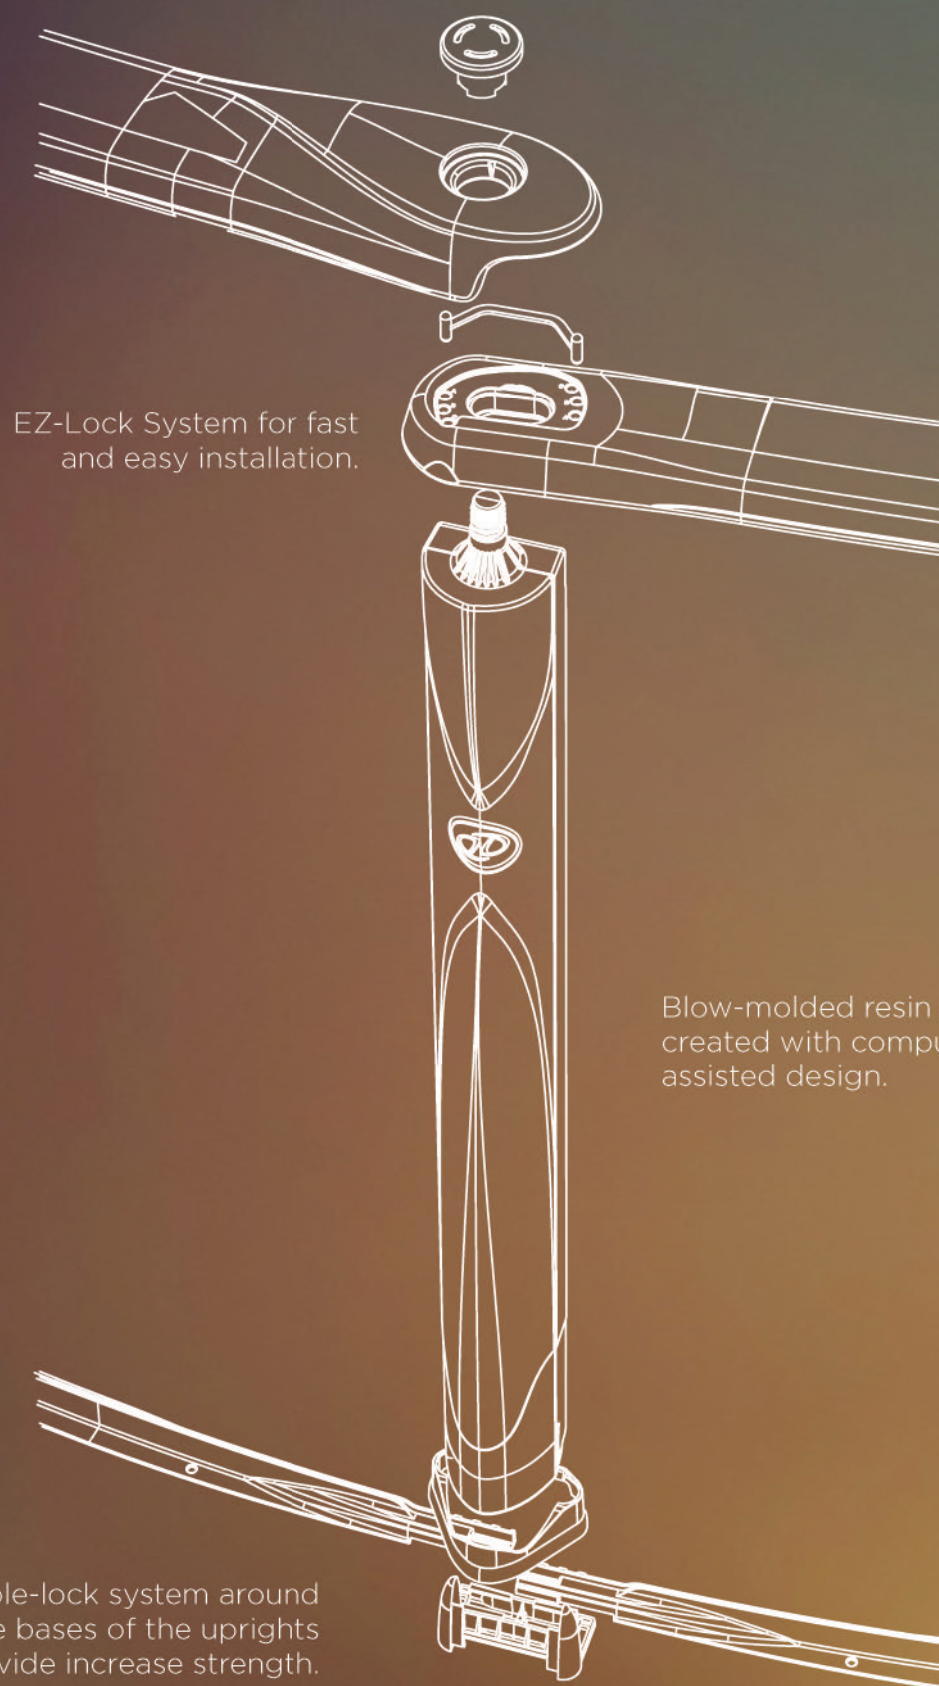

DISCOVERY

Superior design complemented
in resin technology

EZ-Lock System for fast
and easy installation.

Blow-molded resin structure
created with computer
assisted design.

Double-lock system around
the bases of the uprights
provide increase strength.

Swim
Above
Ground
com

Your above ground pool has been designed to provide you with years of safe, family fun. This entails that water safety must always be taken into account. When used incorrectly, your above ground swimming pool can be dangerous; above ground pools are shallow, and this makes diving and jumping unsafe. To ensure your above ground pool is used safely, you must observe the safety precautions that are provided to you when you purchase an above ground pool and conform to all local regulations. © Copyright 2014

52" Height

Features

Resin Series

- 6-inch blow molded resin top ledges
- Blow molded resin uprights with ribbed molding
- 100% blow molded resin frame for superior rigidity
- Indexing system reinforces structural stability
- Easy slide-in resin bottom plate
- Avantgarde wall pattern
- Heavy corrugated wall with superior coatings
- Stainless steel hardware
- Steel wall protected with Zinc Guard 275 with a triple layered baked enamel
- Patented snap together system
- No steel screws used for frame
- Easy to assemble
- Yard extender system for oval pools
 - invisible lateral supports that you place in the ground

Slide-in bottom plates make an installation that is easy and fast, while the double-lock system around the base of the uprights provides increased strength and solidity.

DISCOVERY

*Superior design complemented
in resin technology*