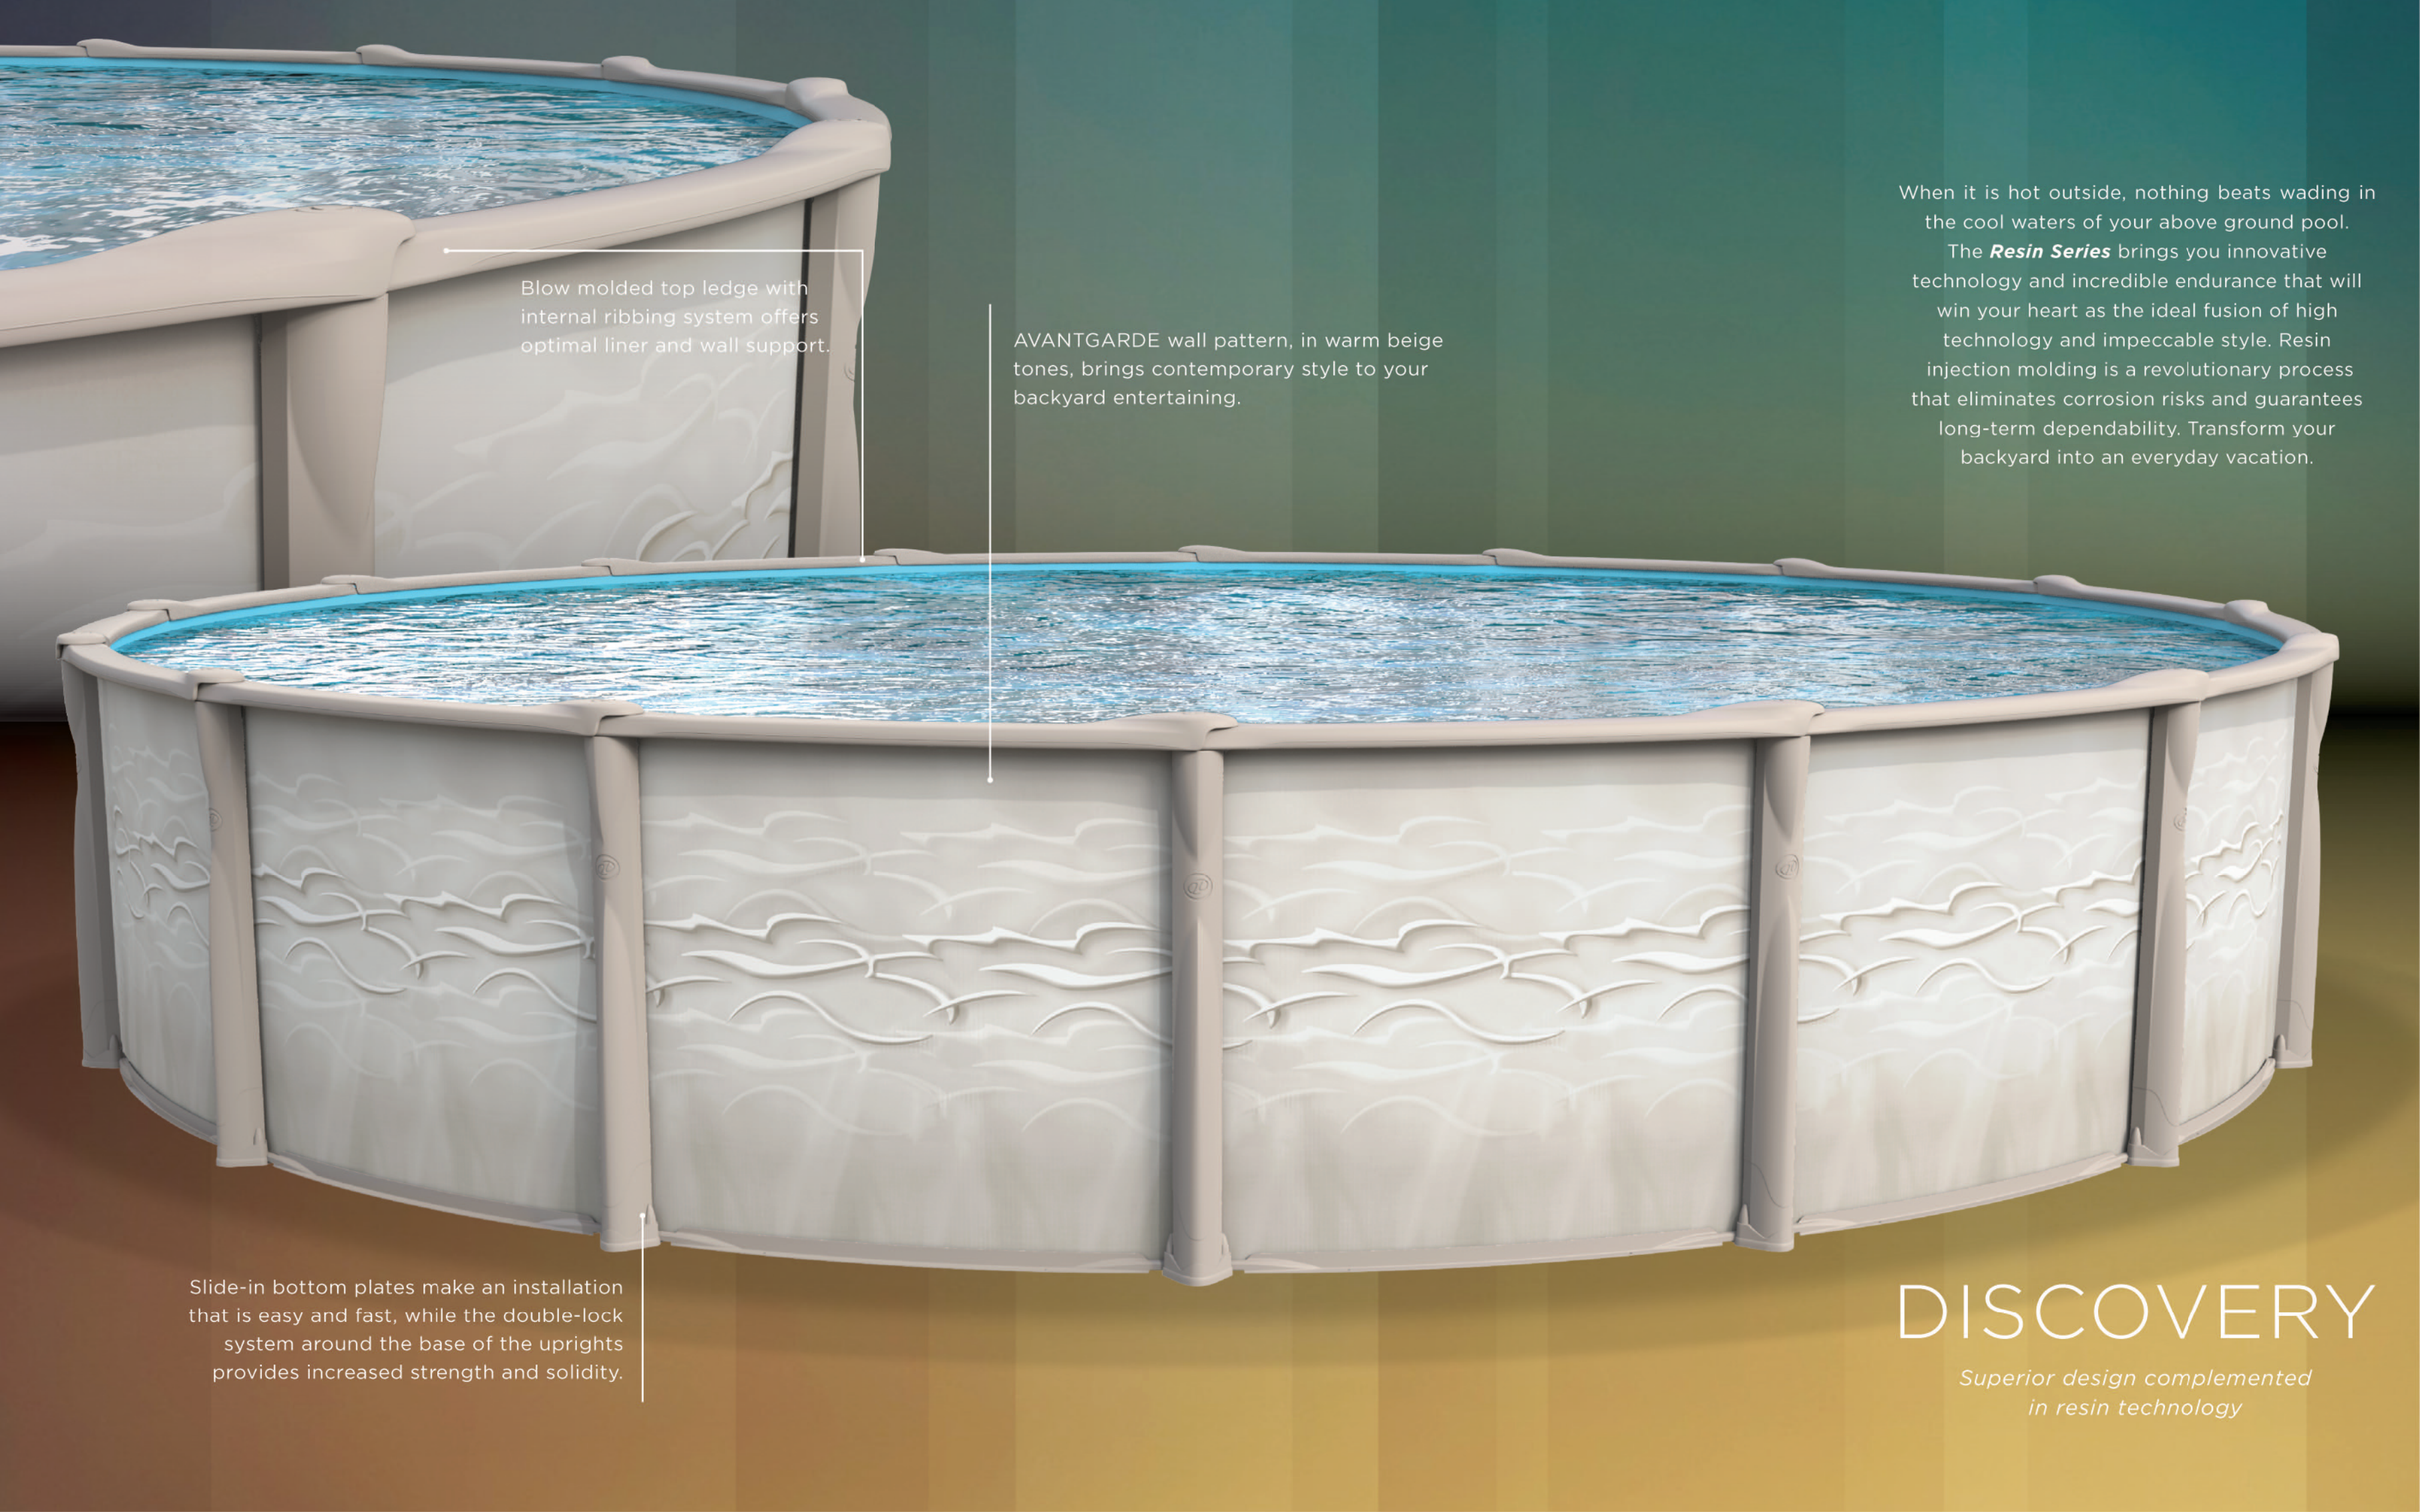

Available color and sizes

Color

Beige

Round

12' 15' 18' 21' 24' 27'

52" Height

Oval

12' x 23' 15' x 30' 18' x 33'

52" Height

Features

Resin Series

- 6-inch blow molded resin top ledges
- Blow molded resin uprights with ribbed molding
- 100% blow molded resin frame for superior rigidity
- Indexing system reinforces structural stability
- Easy slide-in resin bottom plate
- Avantgarde wall pattern
- Heavy corrugated wall with superior coatings
- Stainless steel hardware
- Steel wall protected with Zinc Guard 275 with a triple layered baked enamel
- Patented snap together system
- No steel screws used for frame
- Easy to assemble
- Yard extender system for oval pools
 - invisible lateral supports that you place in the ground

Blow molded top ledge with internal ribbing system offers optimal liner and wall support.

AVANTGARDE wall pattern, in warm beige tones, brings contemporary style to your backyard entertaining.

When it is hot outside, nothing beats wading in the cool waters of your above ground pool.

Slide-in bottom plates make an installation that is easy and fast, while the double-lock system around the base of the uprights provides increased strength and solidity.

DISCOVERY

*Superior design complemented
in resin technology*